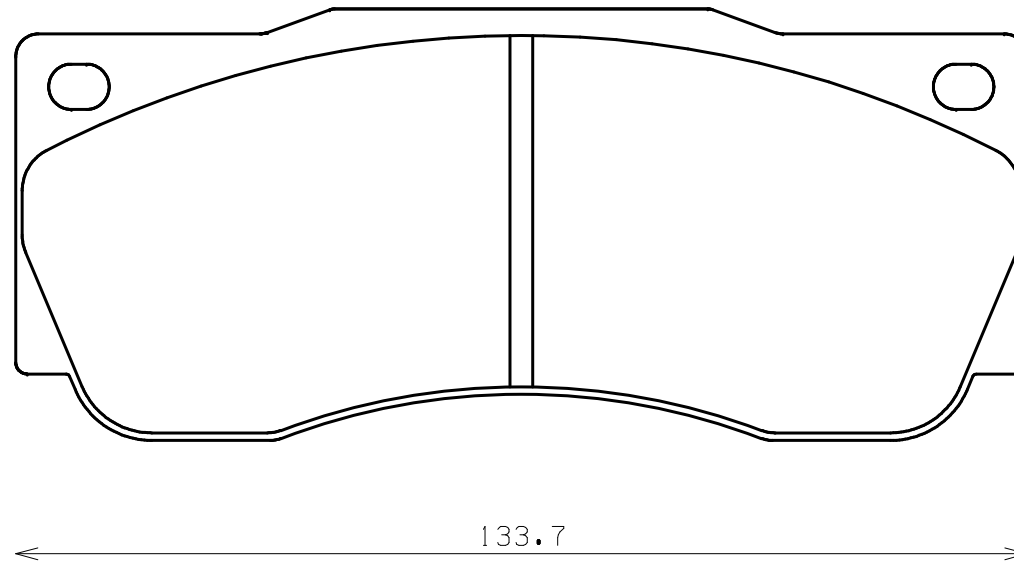

Caliper Brand : ENDLESS

ENDLESS®

Thickness : 15.0

Part No : RCP066